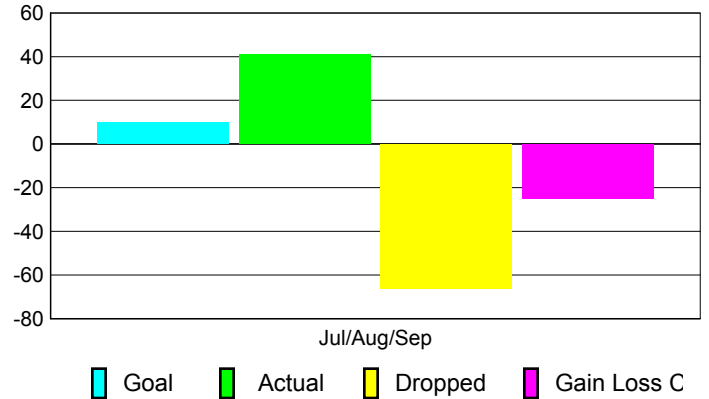

Membership Results 2010-2011

Goal, New, Dropped, Gain/Loss