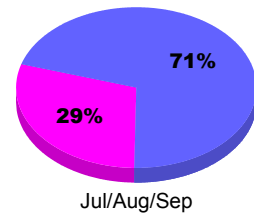

Membership Results
2010-2011

Membership
2009-2010

Month	Net Memb Goal	Actual New Memb	Actual Dropped Memb	Gain/Loss of Memb	Gain/Loss of Memb
Jul/Aug/Sep	10	41	-66	-25	-15
Totals	10	41	-66	-25	-15

Membership Results 2010-2011

Goal, New, Dropped, Gain/Loss

Comparison of Membership Gain/Loss

Current Year Compared to the Previous Year

Gender Comparison 2010-2011

■ Male ■ Female